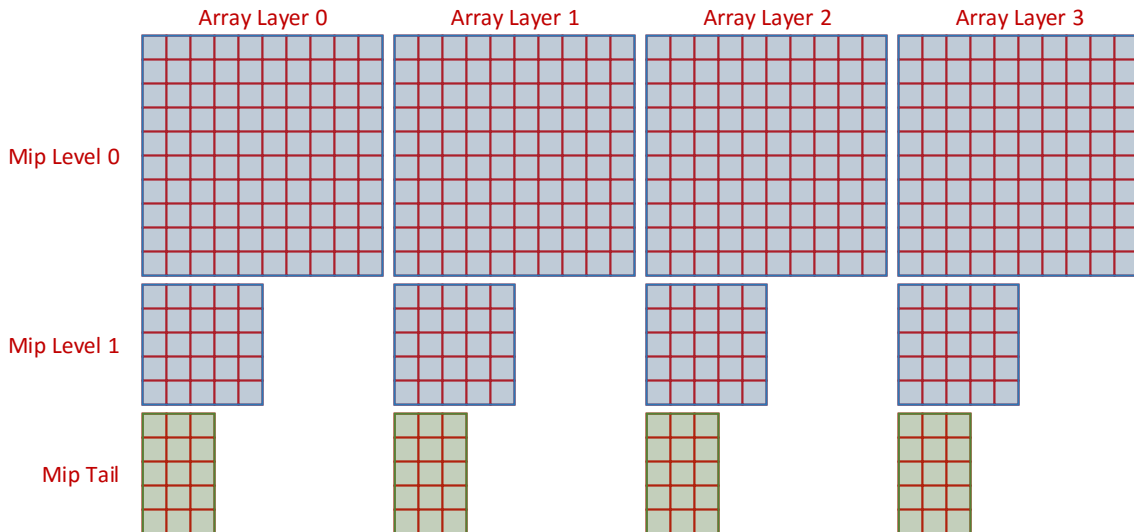

Arrayed Sparse Image

VK_SPARSE_IMAGE_FORMAT_ALIGNED_MIP_SIZE_BIT

- Mip Tail Data
- Image Pixel Data
- Sparse Memory Block